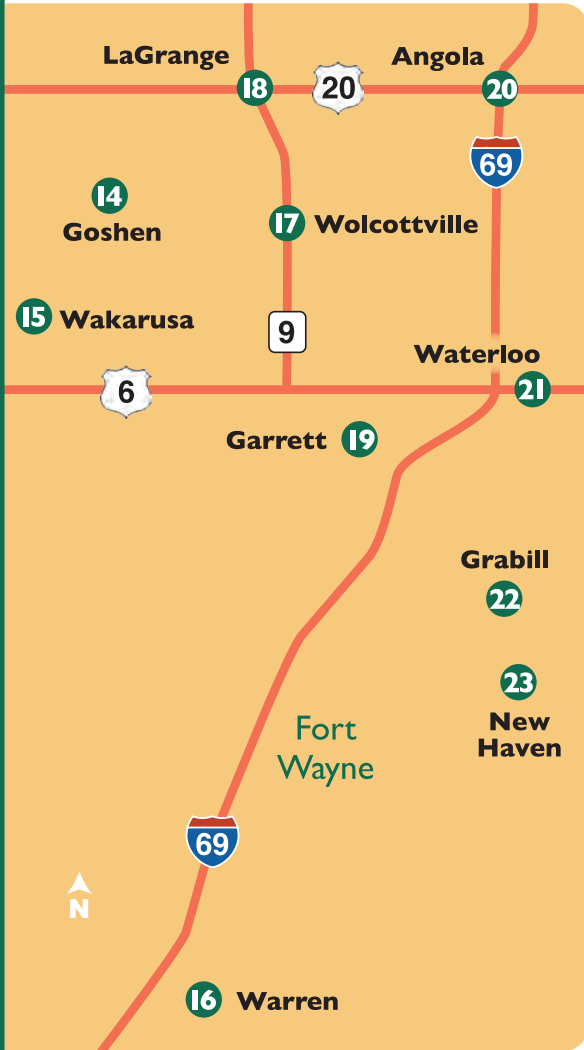

INDIANA SAMPLE PICK UP SYSTEM, DROP BOX LOCATIONS 1-13

Samples left at all locations are picked up after 7:00 PM Sunday through Thursday.

STOP	LOCATION	LOCATION PHOTOGRAPH
1	New Holland Tri County Equipment 2675 IN-1 Bluffton, IN 46714	
2	Lucas Miller Feeds 641 W - 700 North Huntington, IN 46750	
3	Synergy Feeds 401 N Main Street South Whitley, IN 46787	
4	Ace of Shades Window 1787 East Kosciusko Drive Warsaw, IN 46582	
5	Copp Farm Supply 954 West Dowell Road Columbia City, IN 46725	
6	Truelove Equipment 2255 North State Road 9 Albion, IN 46701	
7	Marathon Gas Station 400 South Cavin Street Ligonier, IN 46767	
8	Millersburg Feed 66094 State Rd 13 Millersburg, IN 46543	
9	Miller Feed Service 4260 South 500 West Topeka, IN 46571	
10	Elite Nutrition 4925 North 675 West Shippshewana, IN 46565	
11	Plevna Equipment 1916 East Market Street Nappanee, IN 46550	
12	Marathon Gas Station 309 West Emeline Street Milford, IN 46542	
13	Shell Gas Station 901 South Main Street Middlebury, IN 46540	

Continues on next page

INDIANA SAMPLE PICK UP SYSTEM, DROP BOX LOCATIONS 14-23

Samples left at all locations are picked up after 7:00 PM Sunday through Thursday.

STOP	LOCATION	LOCATION PHOTOGRAPH
14	Hoover Feed Services 9242, 23591 IN-119 Goshen, IN 46526	
15	Wakarusa Nutritional Services 600 S Indiana Aveue Wakarusa, IN 46573	
16	Commodity Blenders 10643 South Hartford City Road Warren, IN 46792	
17	Shady Creek Hardware 401 North Main Wolcottville, IN 46795	
18	Marathon Gas Station 419 Detroit Street LaGrange, IN 46761	
19	Plevna Equipment 1503 Wiant Drive Garrett, IN 46738	
20	Marathon Gas Station 3096 West Maumee Street Angola, IN 46703	
21	Shell Gas Station 105 East Union Street Waterloo, IN 46793	
22	Sauder Feeds 14033 Grabill Road Grabill, IN 46741	
23	Milan Center Feed & Grain 15402 Doty Road New Haven, IN 46774	